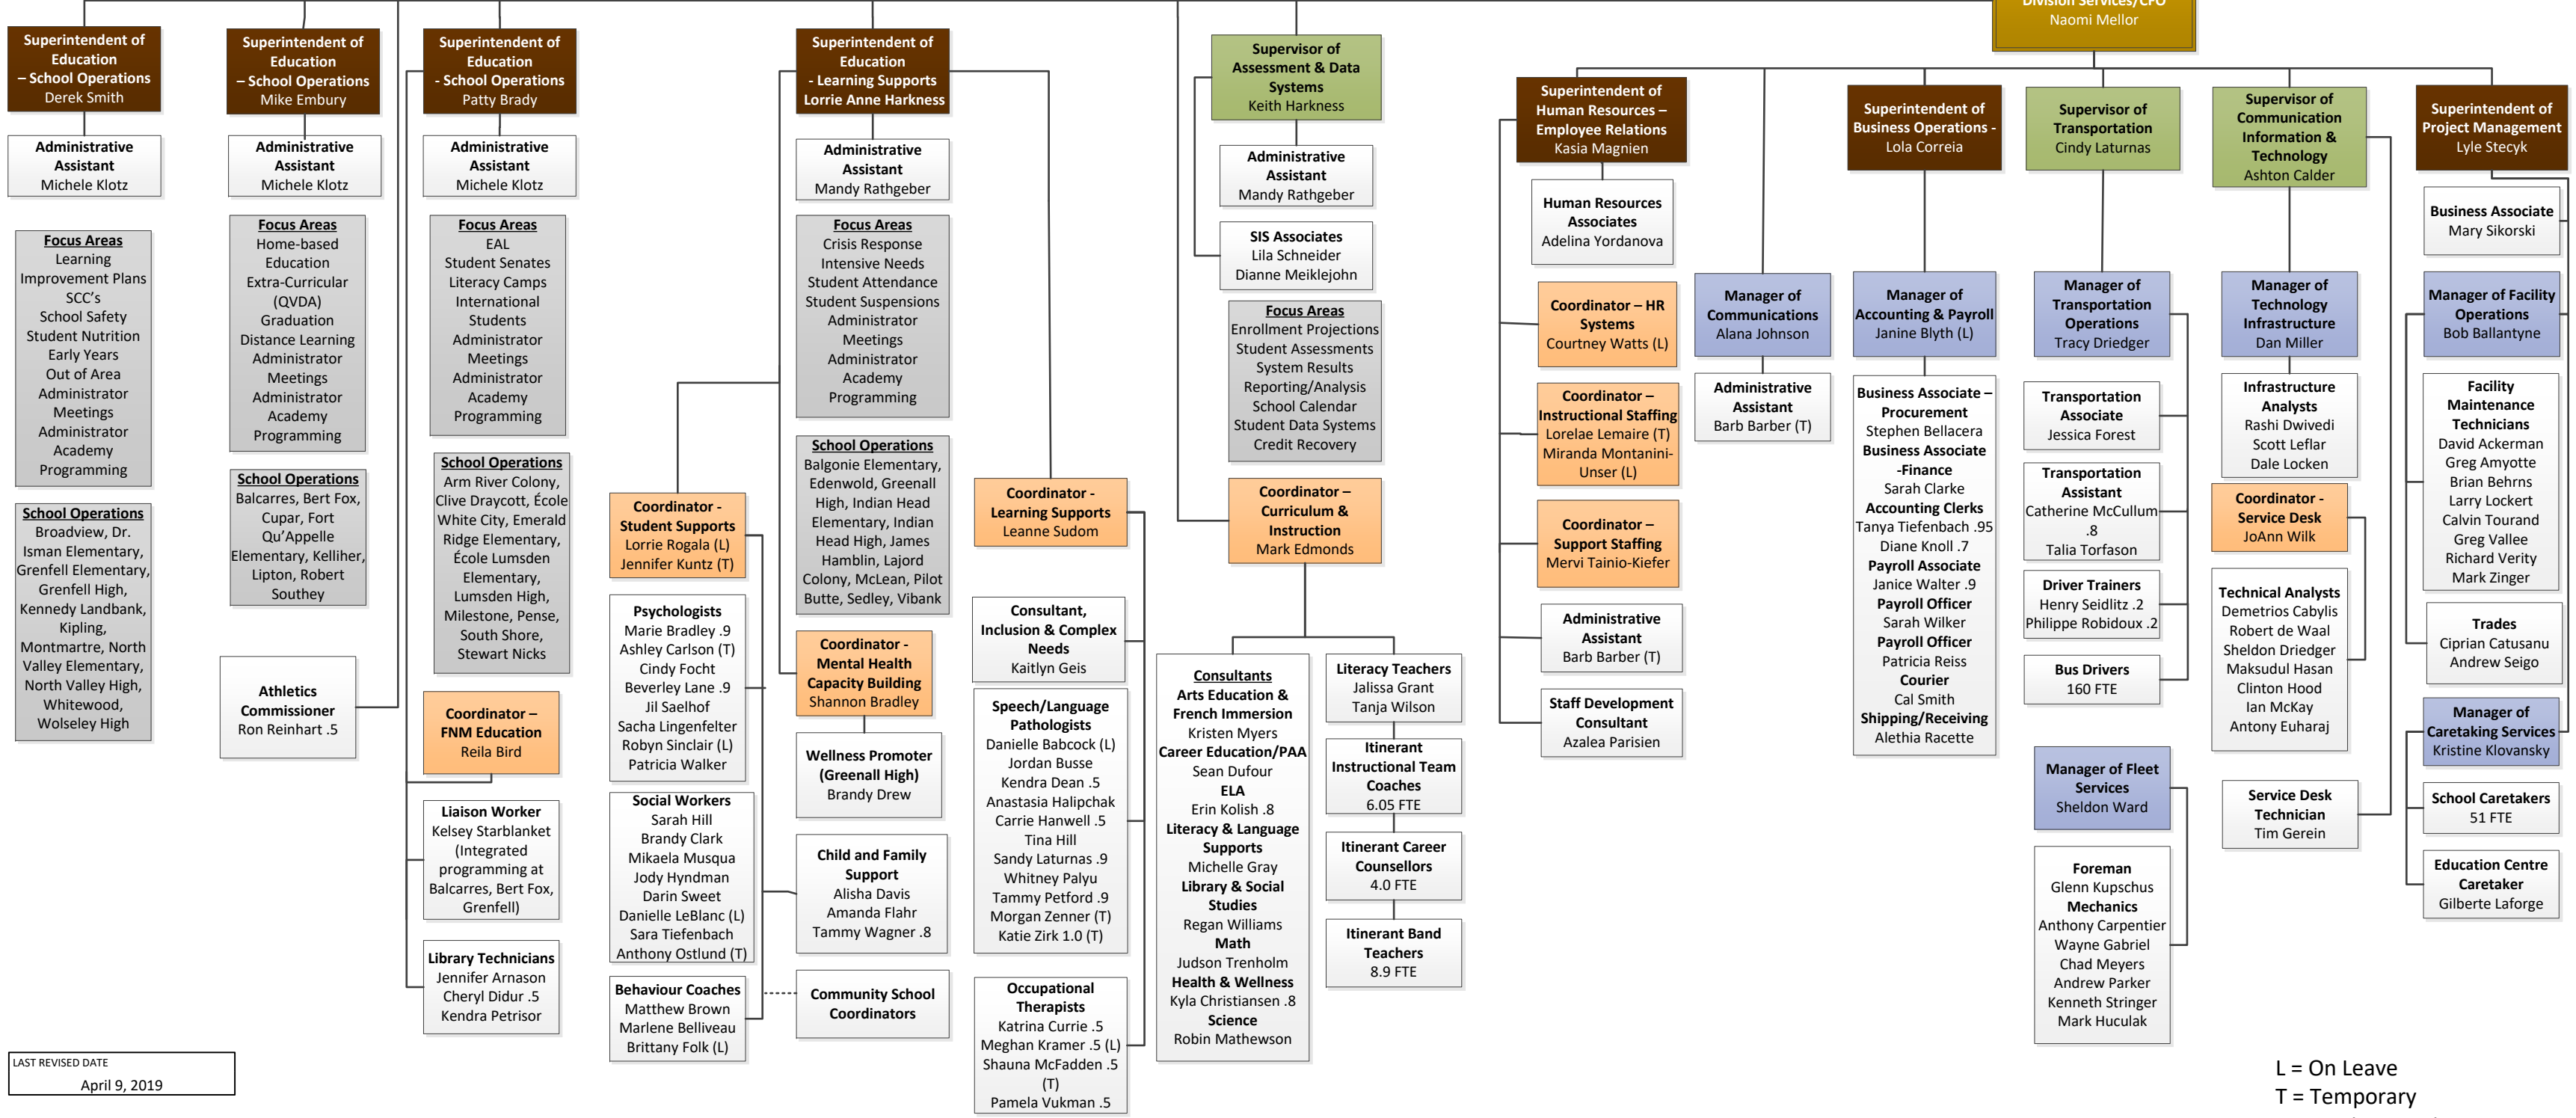

Prairie Valley School Division Organizational Chart

Director of Education
Luc Lerminiaux

**Executive Assistant/
Office Manager**
Myrna Wilkie

Administrative Assistant
Ginny Buchko
Receptionist
Julie Purdue (T)

Deputy Director
Division Services/CFO
Naomi Mellor

Crisis/Emergency
Management

LAST REVISED DATE
April 9, 2019

L = On Leave
T = Temporary
I = Interim Appointment