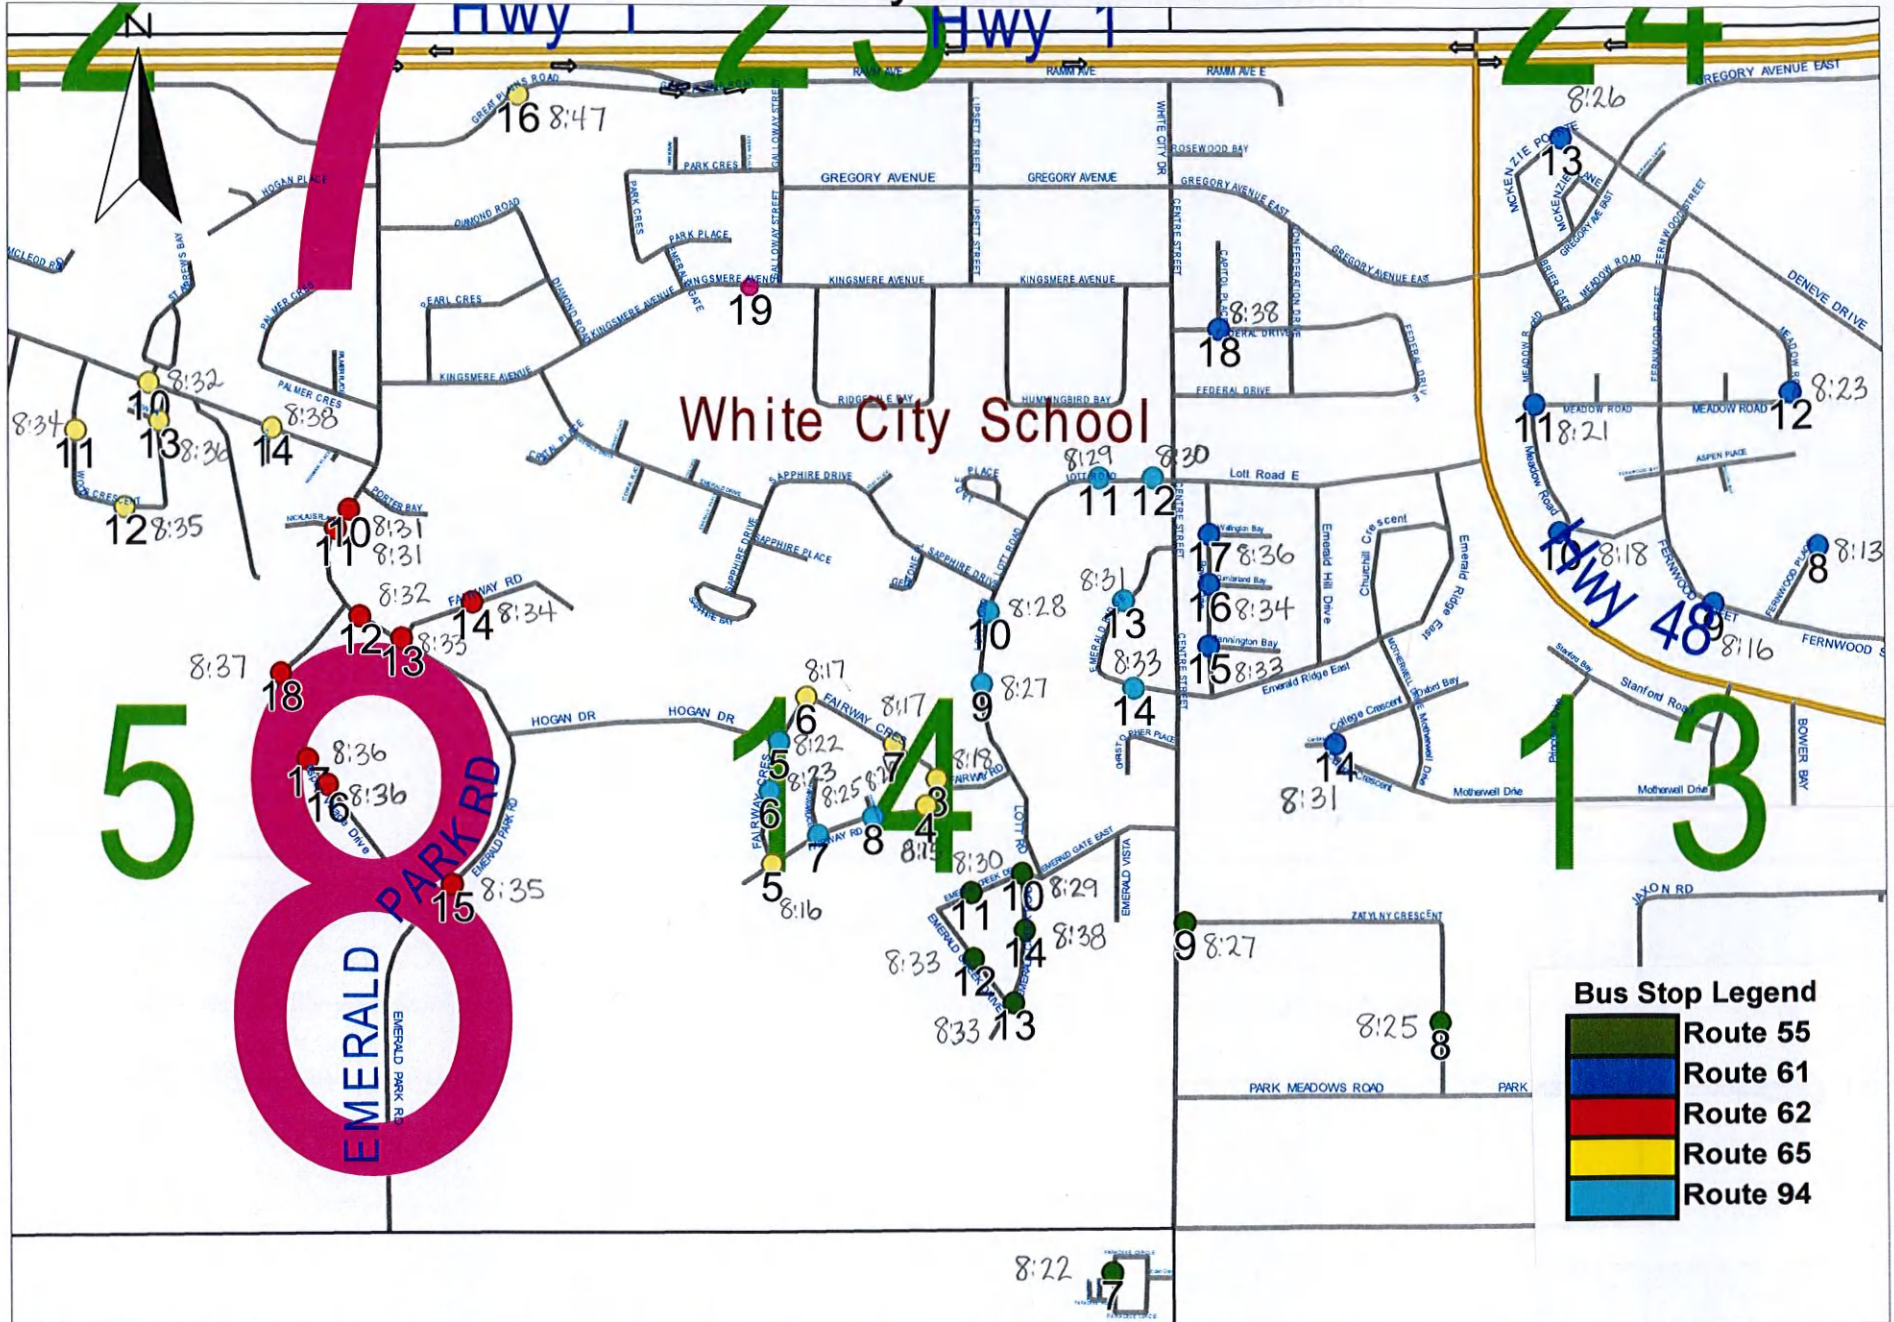

Ecole White City Routes 2016-2017

Bus Stop Legend

	Route 55
	Route 61
	Route 62
	Route 65
	Route 94