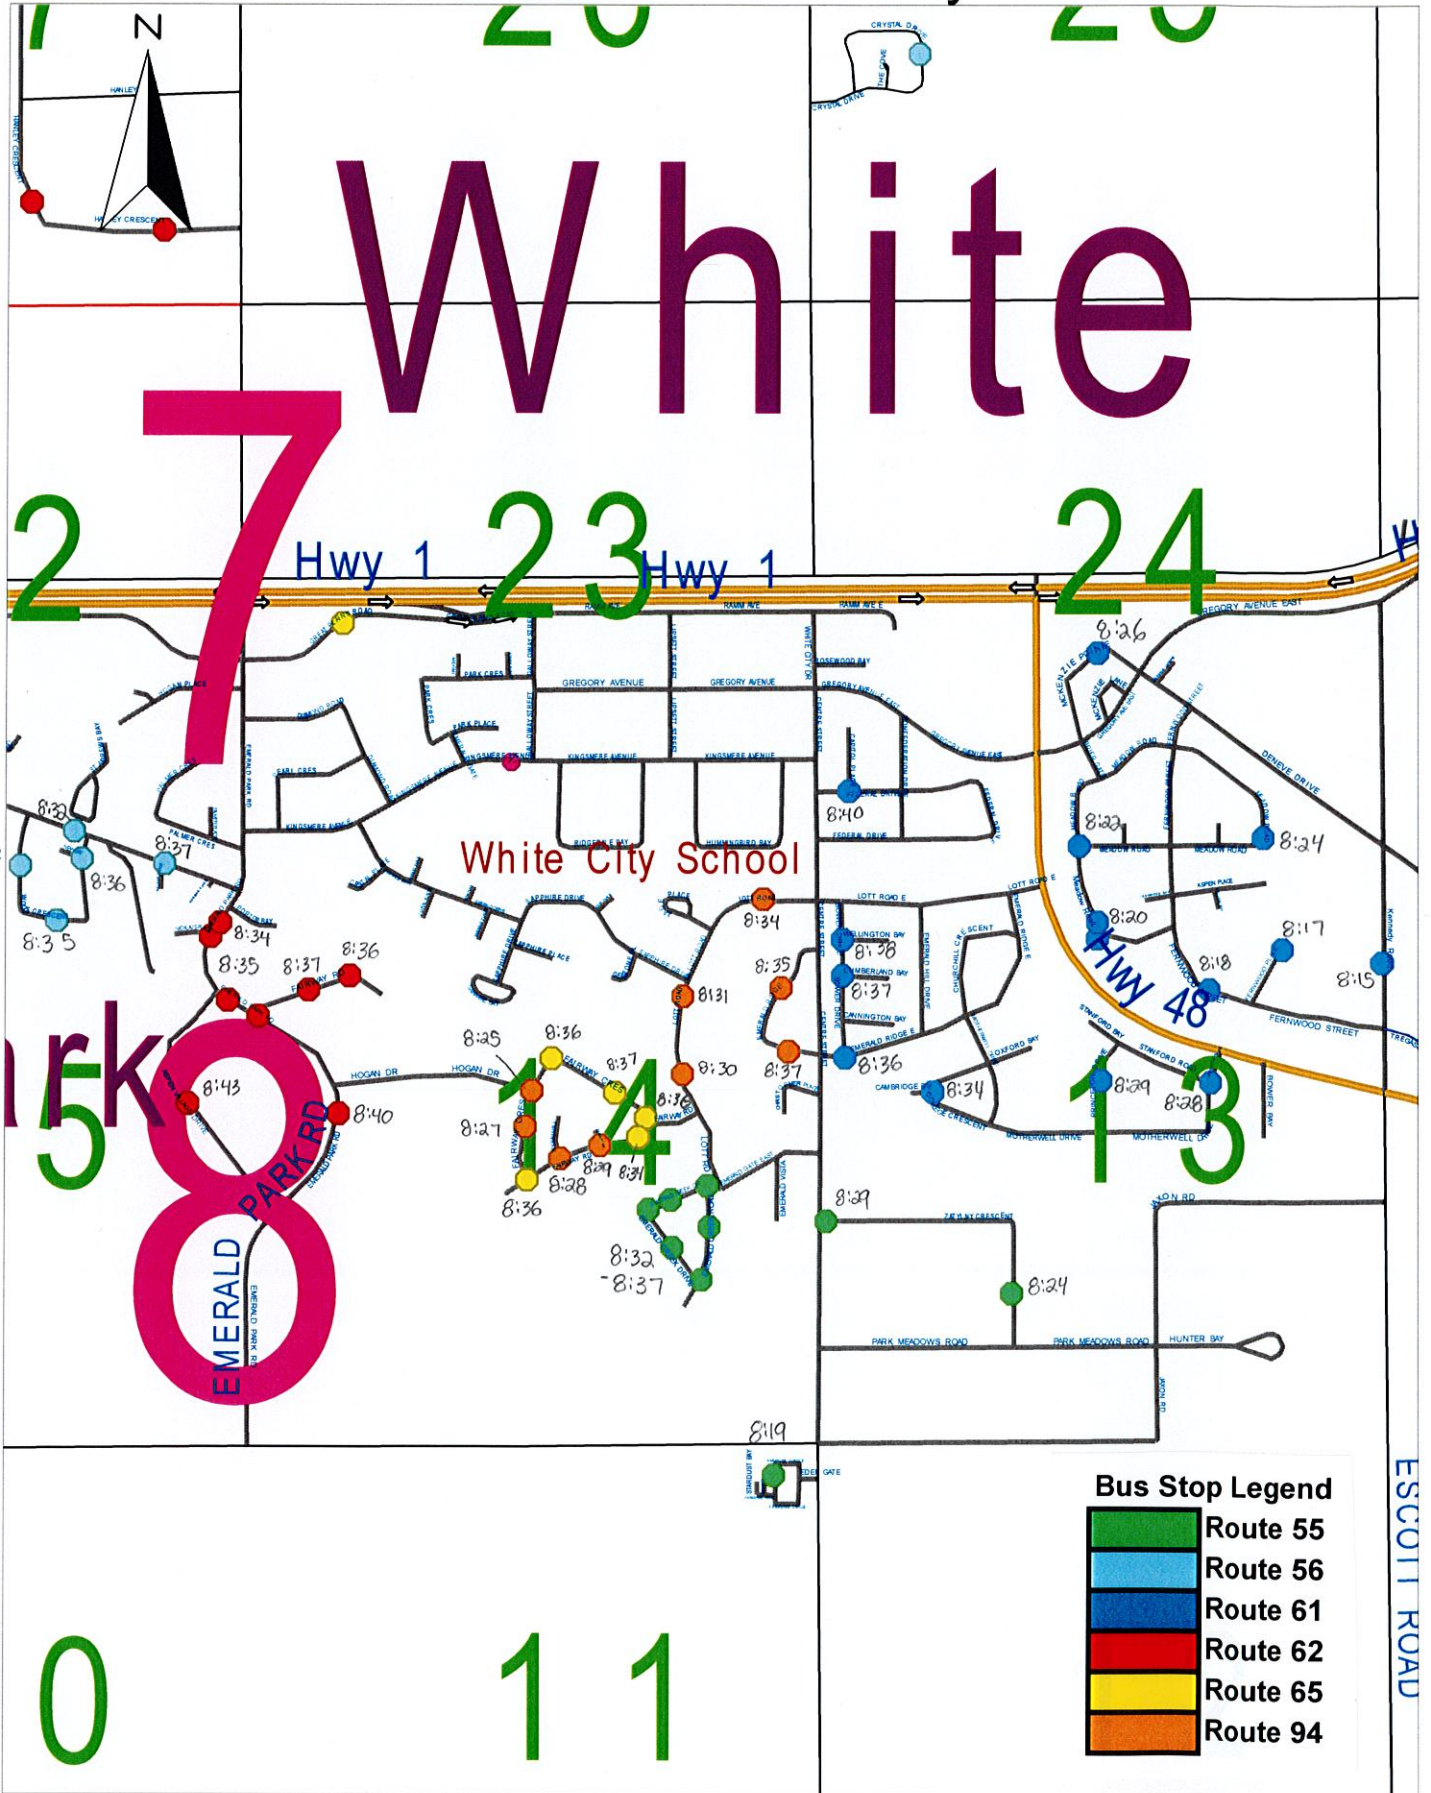

2017/2018 Ecole White City School

Bus Stop Legend

■	Route 55
■	Route 56
■	Route 61
■	Route 62
■	Route 65
■	Route 94

Scale = 1 : 21499
 0 100 500 1000 2000