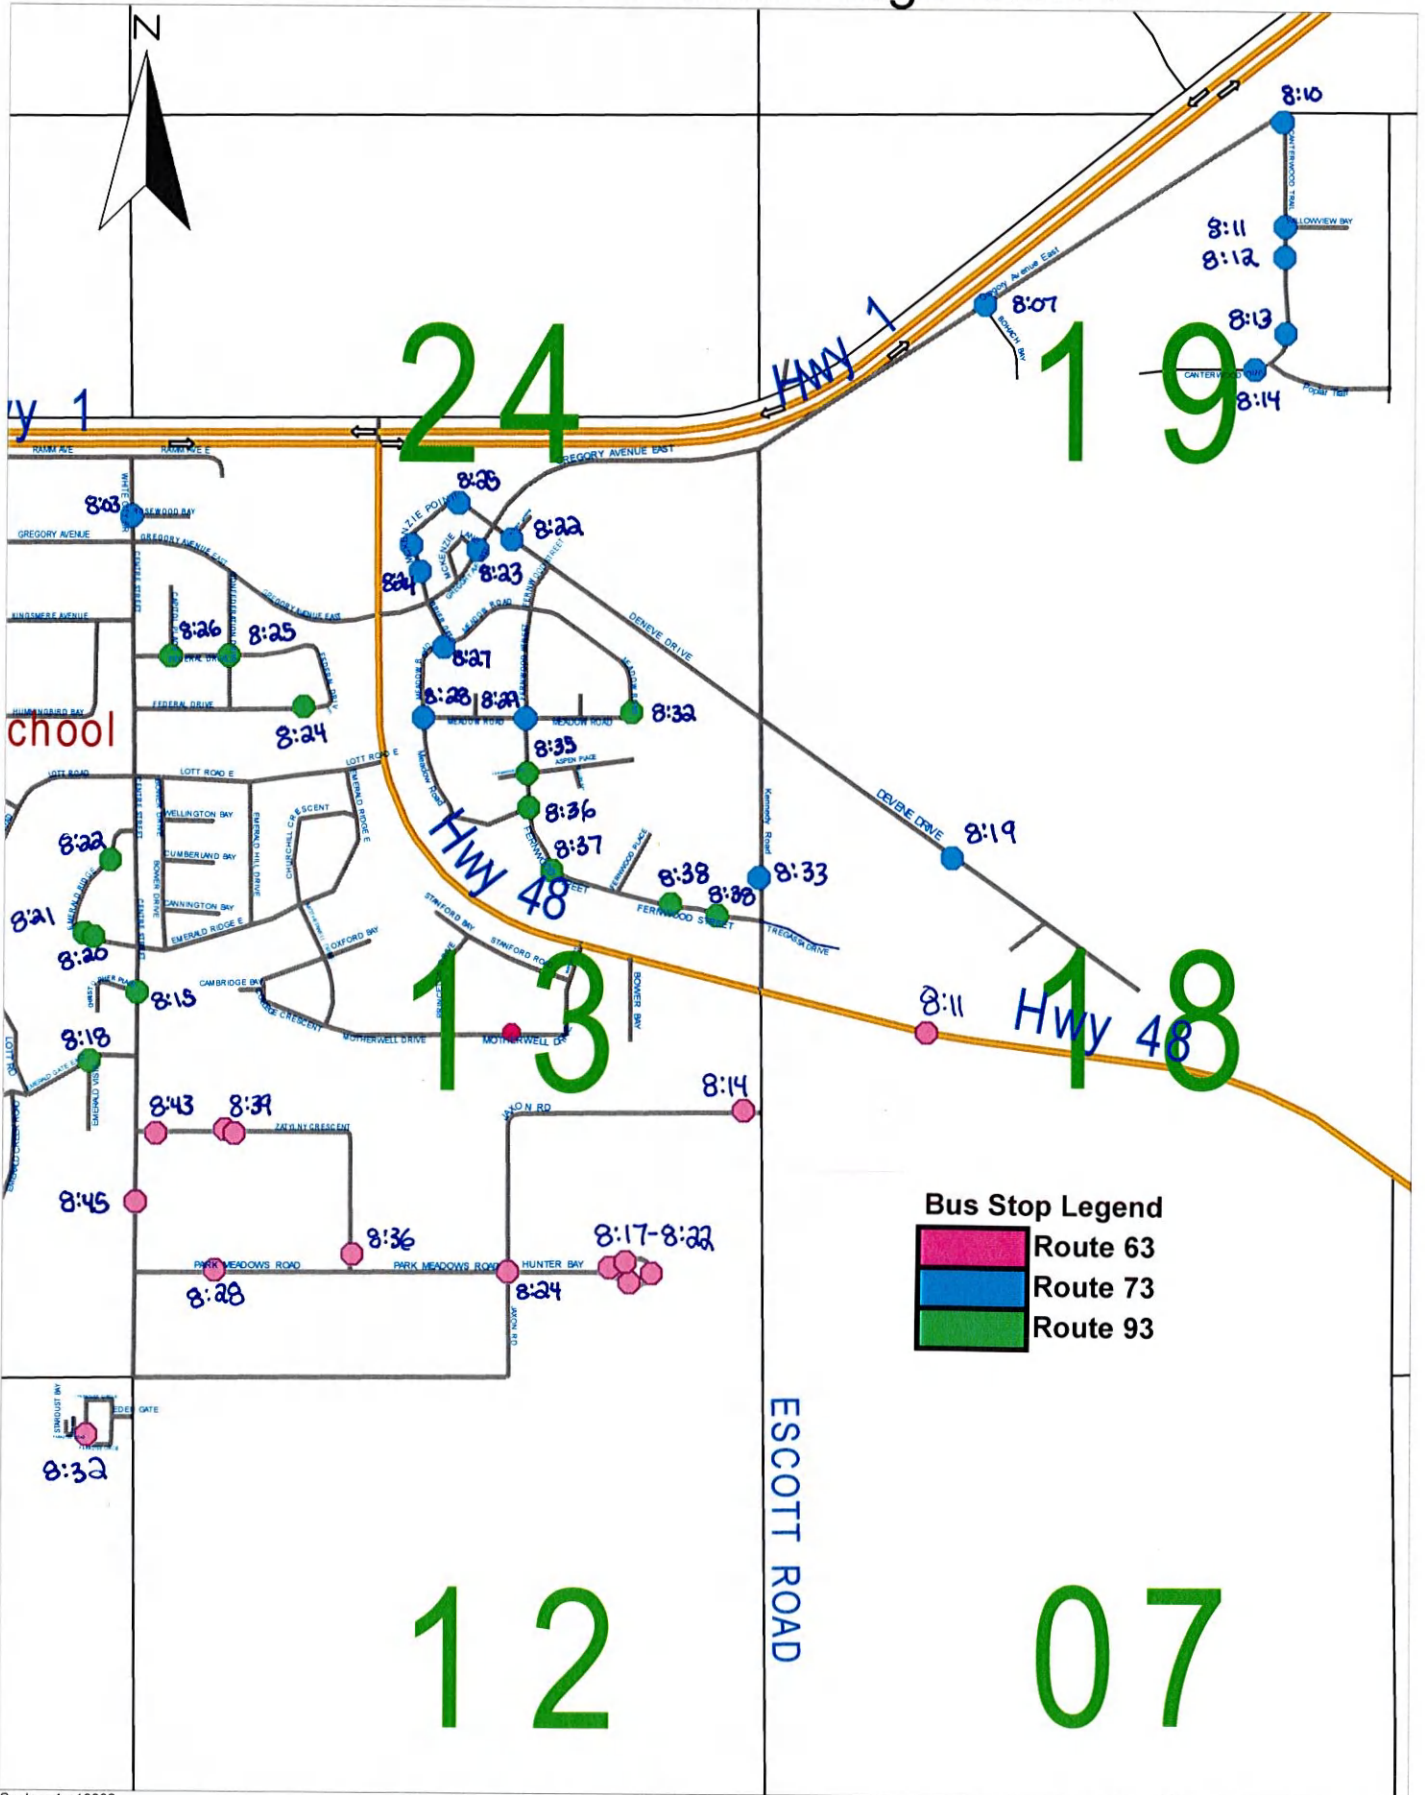

2017/2018 Emerald Ridge School

Bus Stop Legend

	Route 63
	Route 73
	Route 93

Scale = 1 : 19392