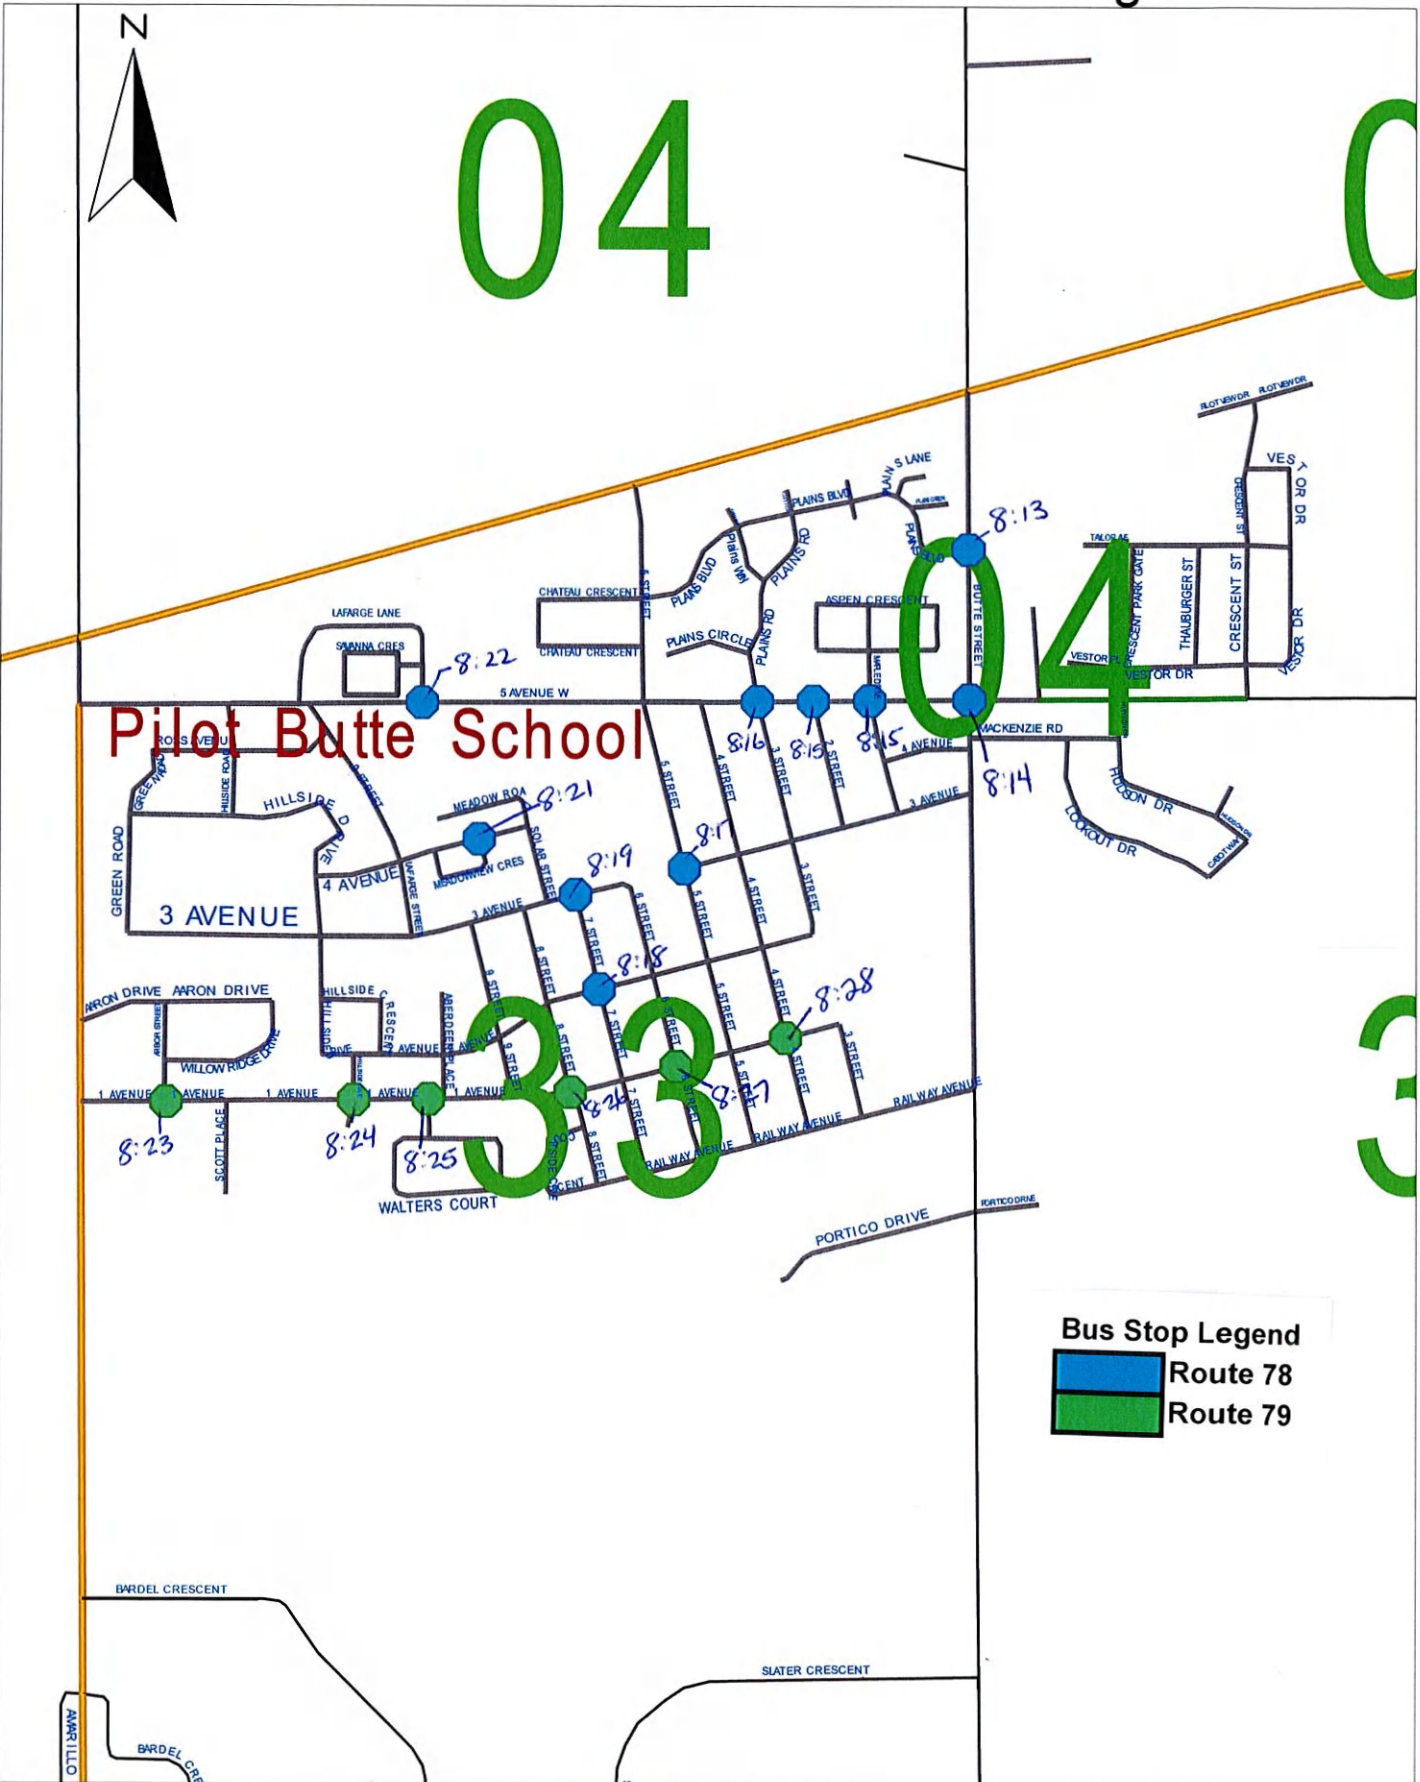

# 2017/2018 Pilot Butte to Greenall High

# 04

## Pilot Butte School

**Bus Stop Legend**

	Route 78
	Route 79

Scale = 1 : 13201