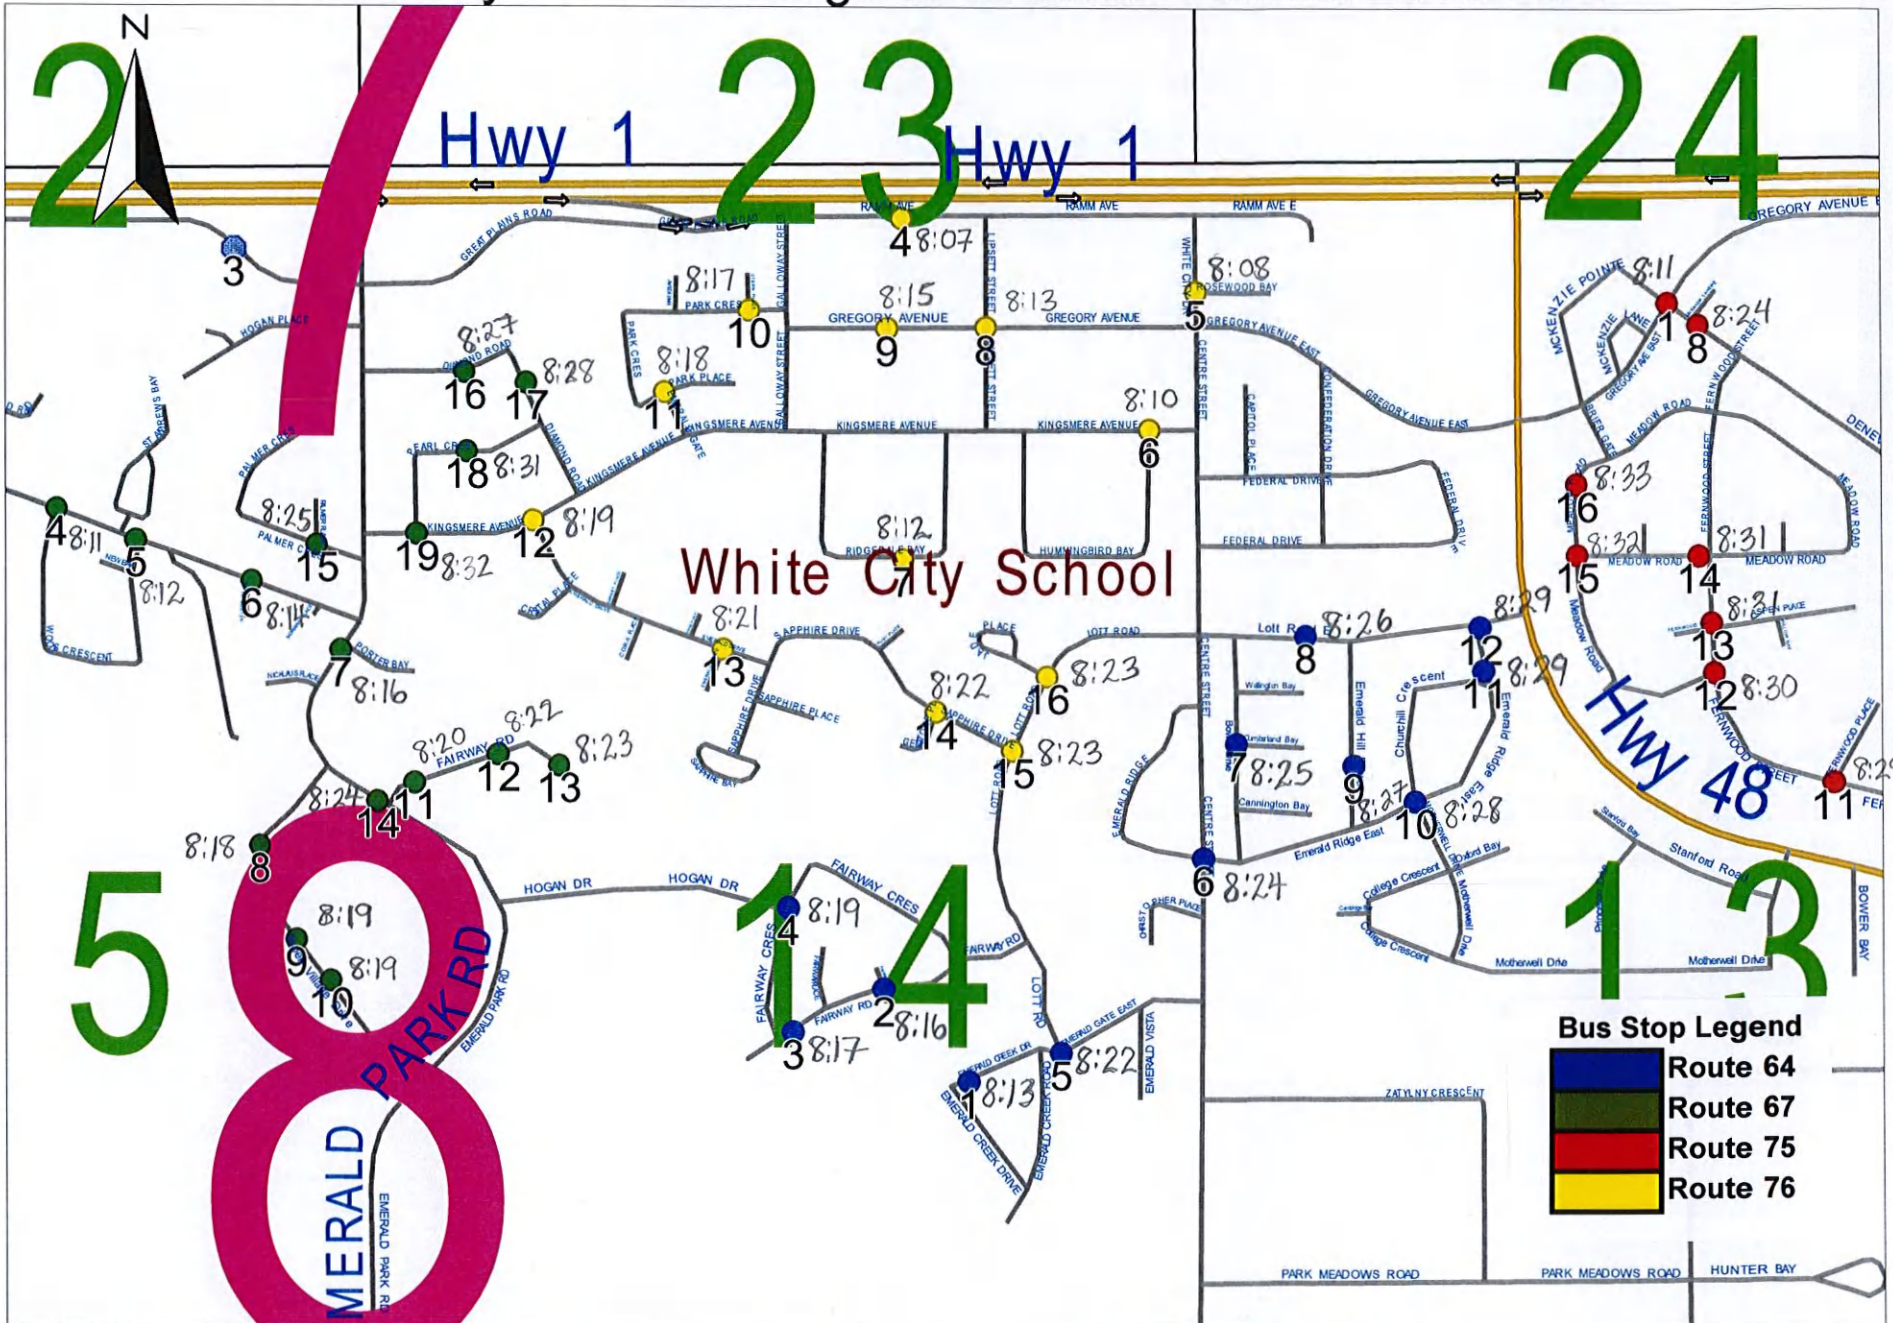

White City/Emerald Ridge to Greenall Routes 2016-2017

Bus Stop Legend

	Route 64
	Route 67
	Route 75
	Route 76